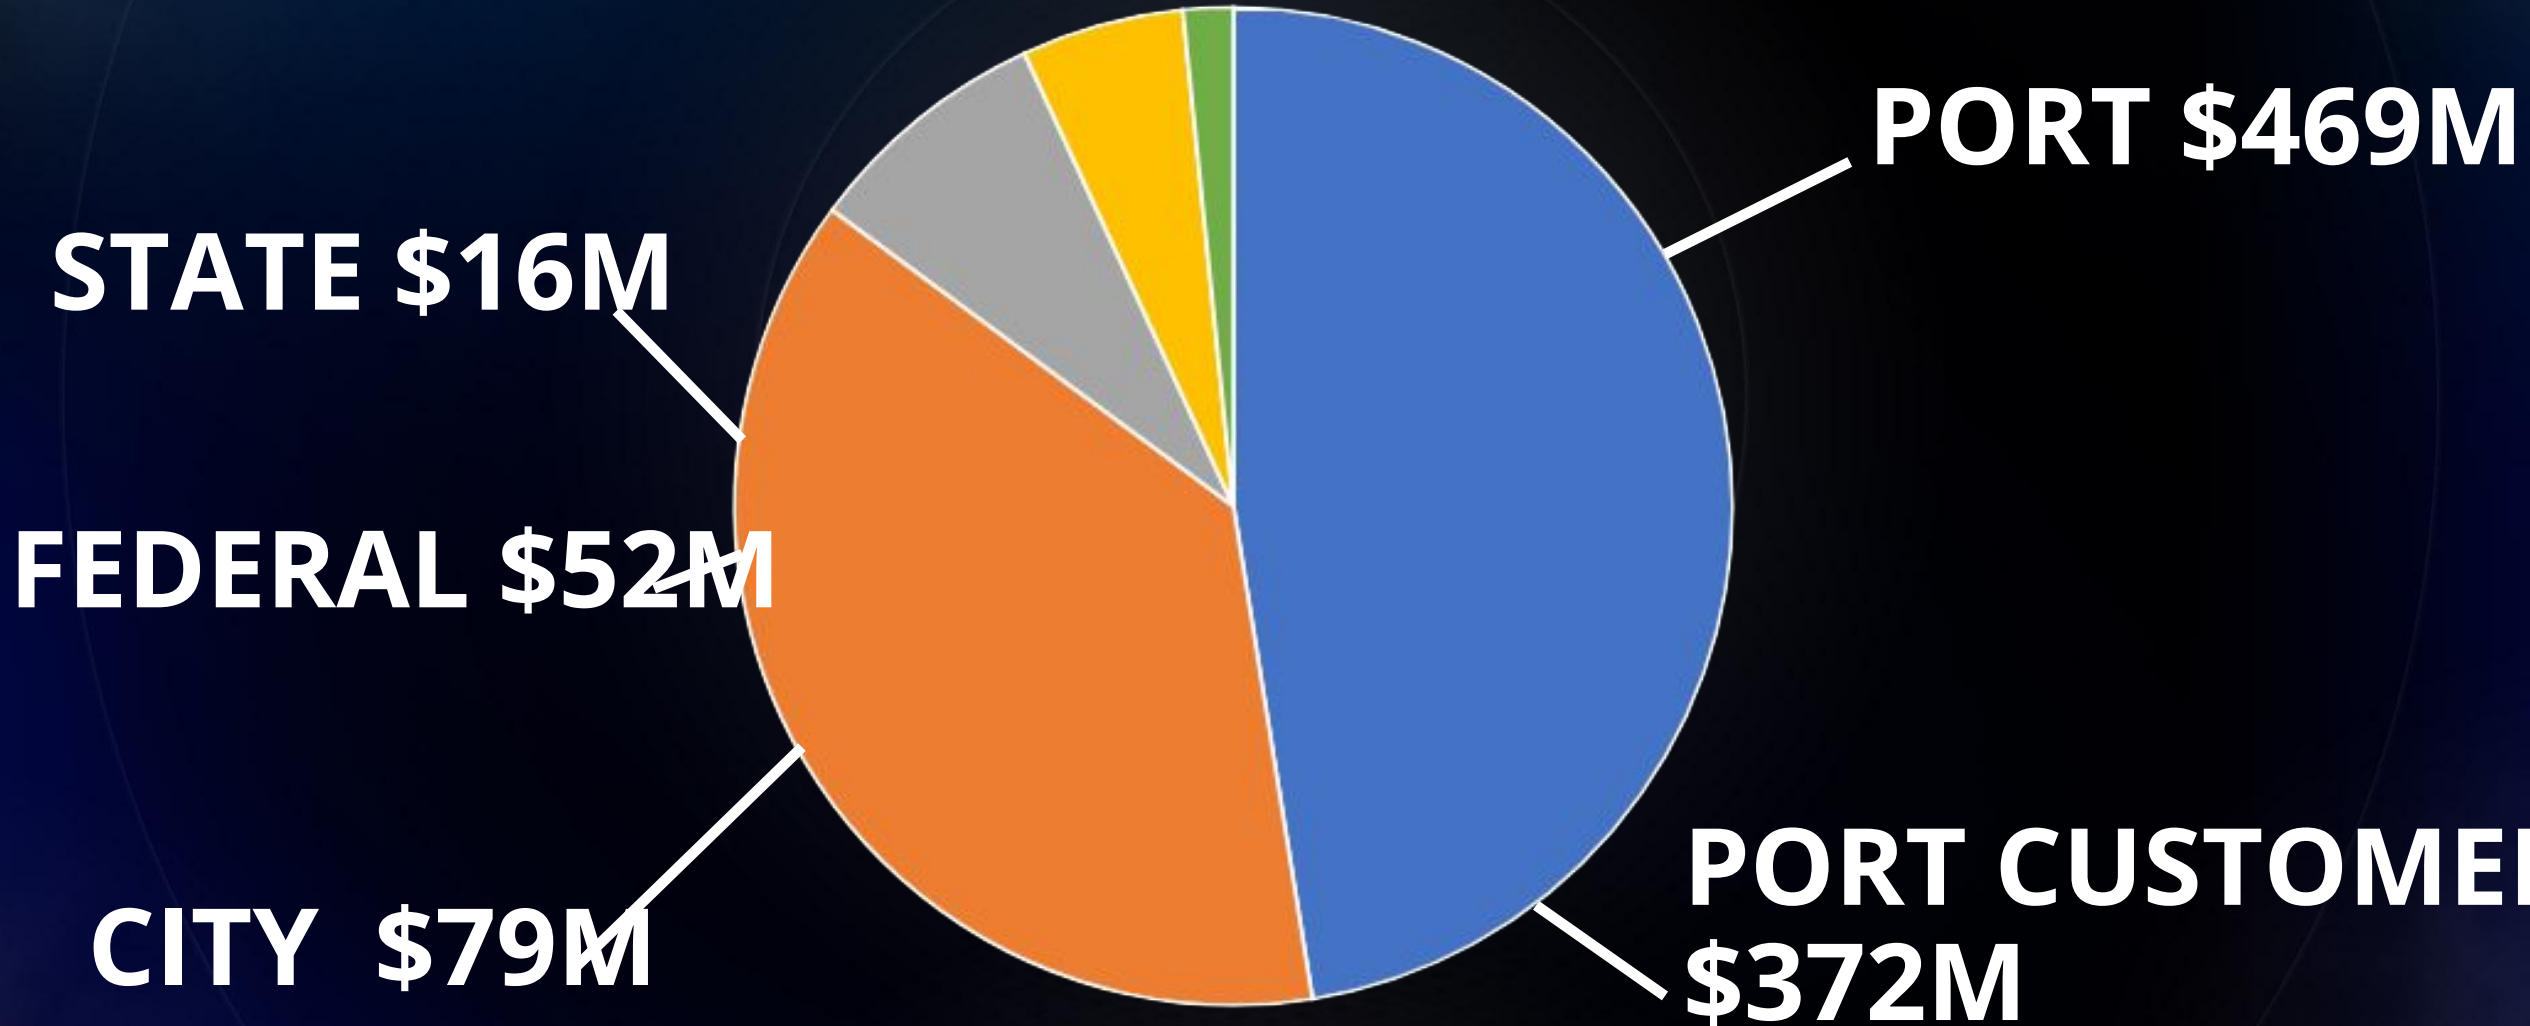

NORTHROP GRUMMAN

CACT
RESERVATIONS

LOCKHEED MARTIN

CACT

**CAPITAL INVESTMENT SINCE
1995**

\$1

BILLION

CAPITAL INVESTMENT SINCE 1995

**\$1 CITY
INVESTMENT**

**\$11.5 CAPITAL INVESTMENT
FROM PORT + OTHERS**

COMMUNIT

Y

DIVIDENDS

\$5.6

BILLION

Annual Economic